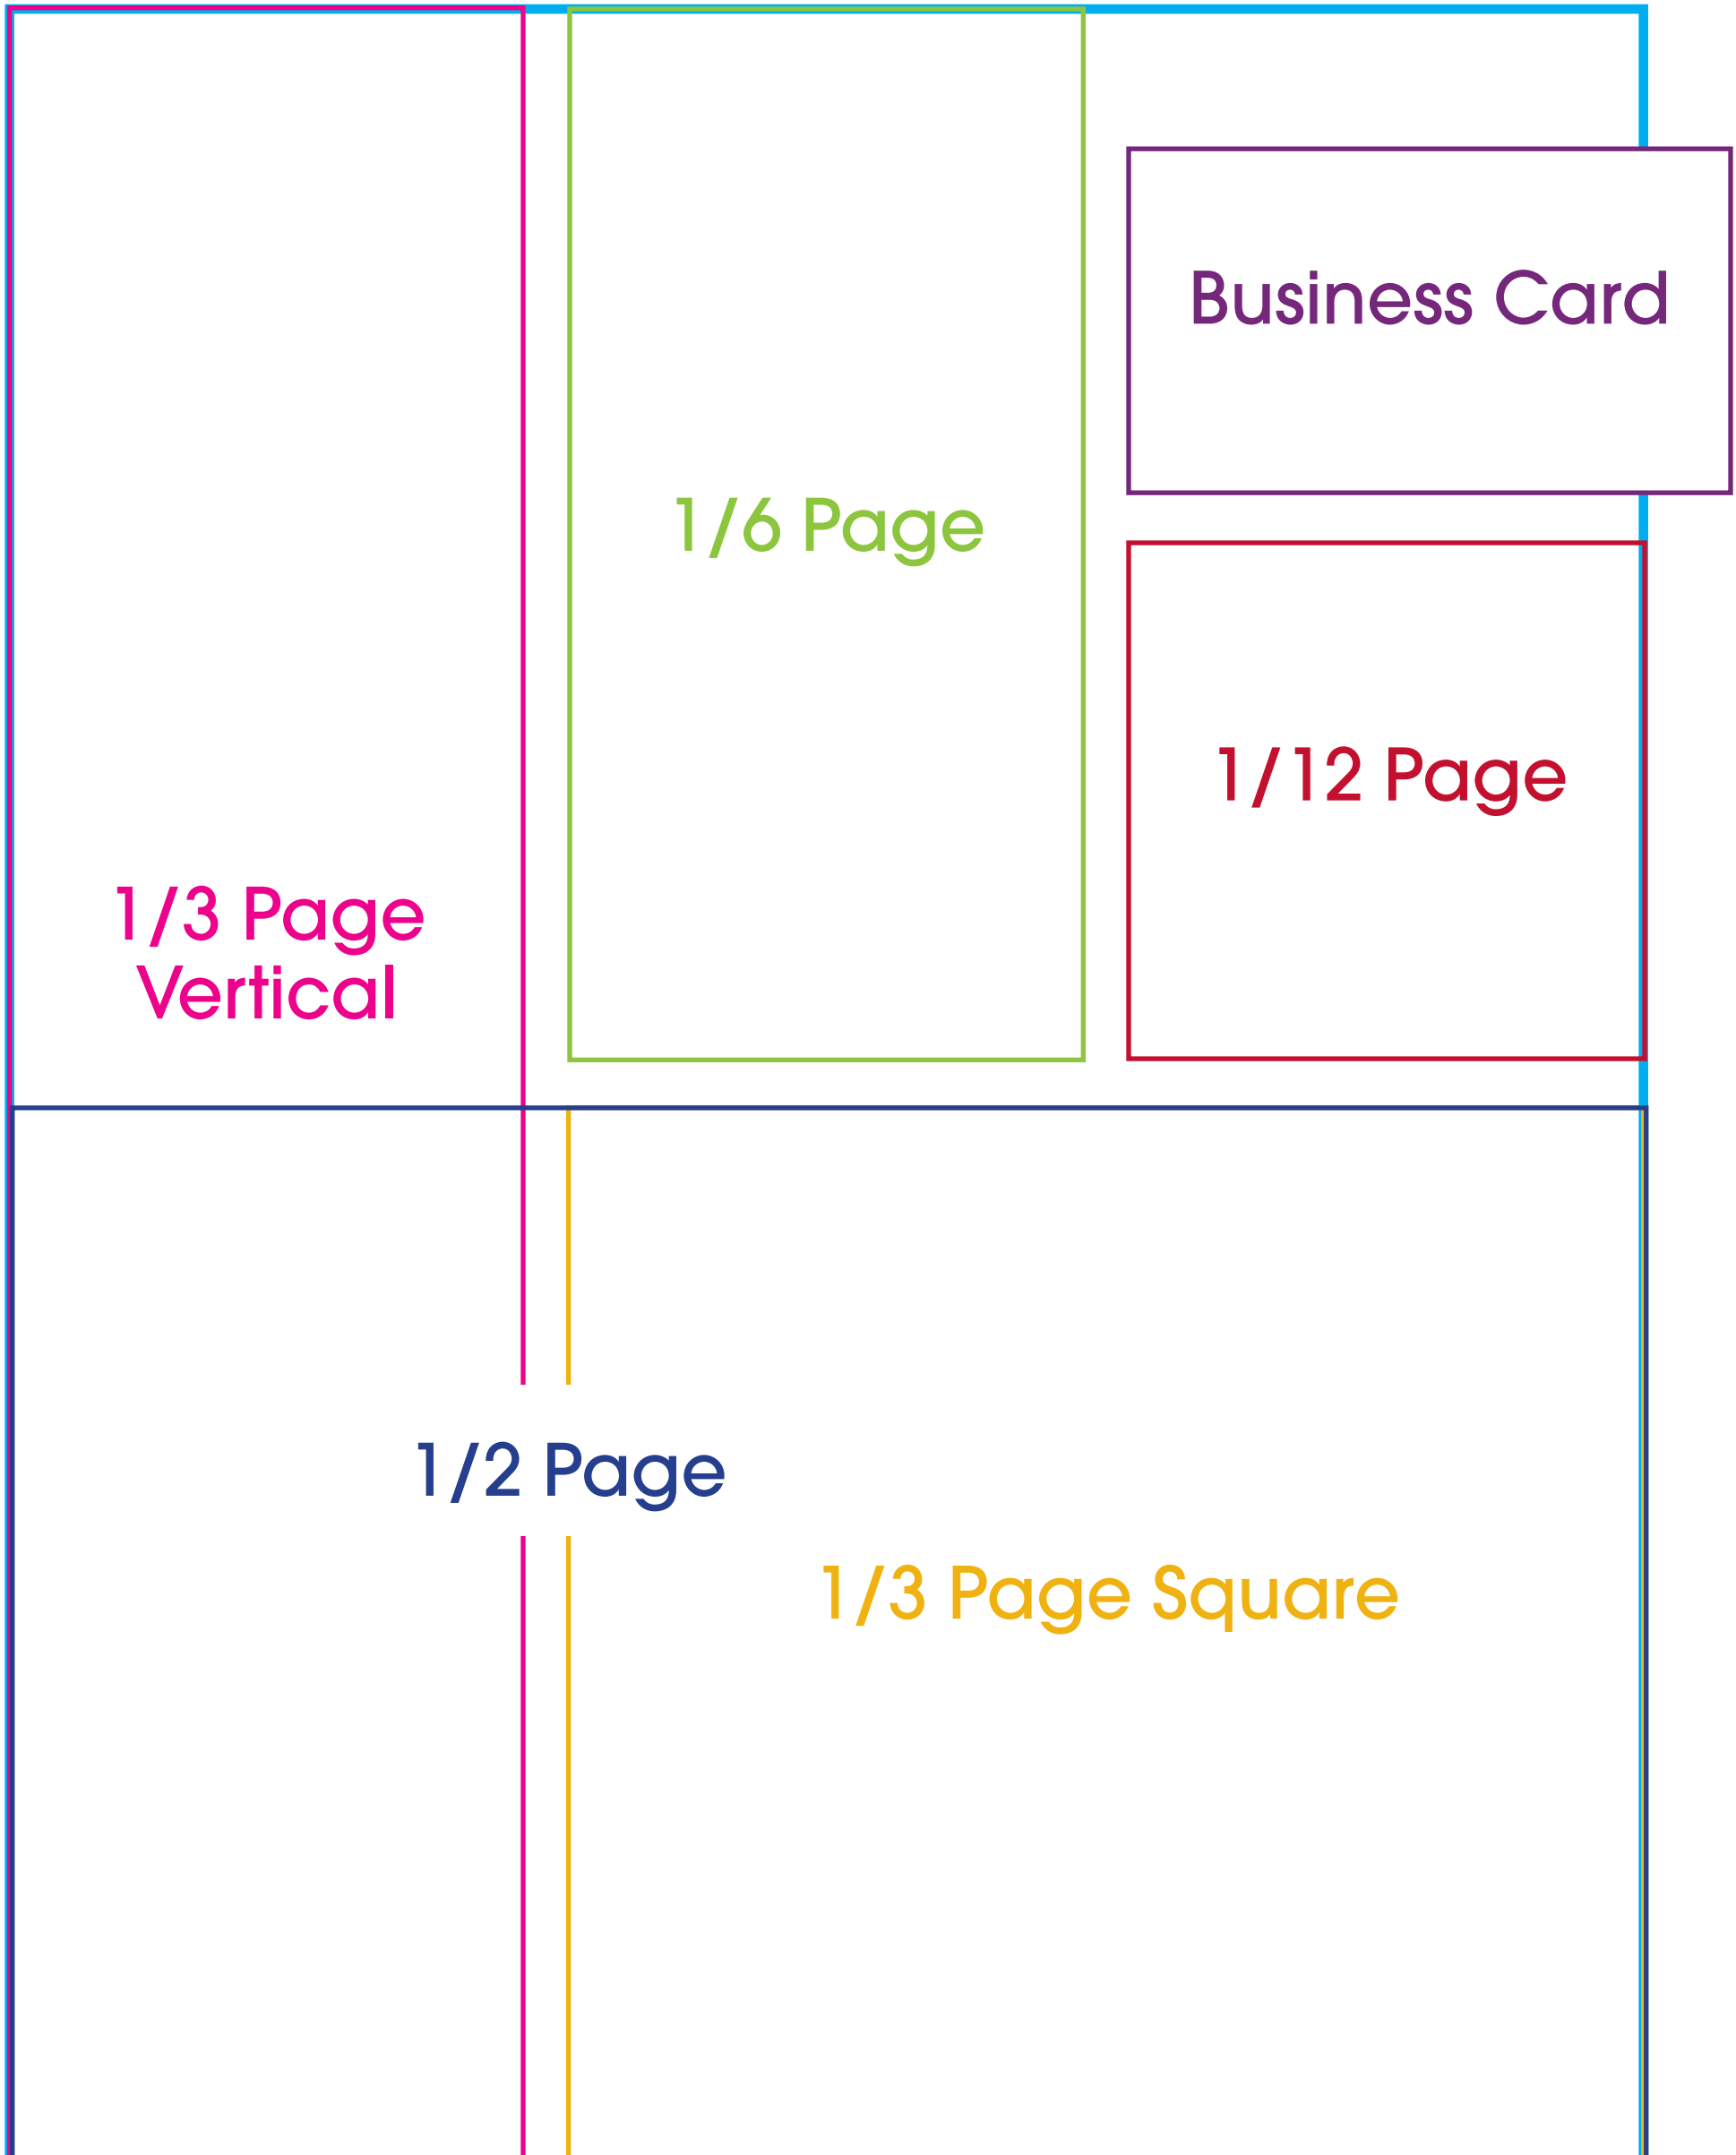

Publication Size: 11" (w) x 14" (h) *with bleed 11.25" x 14.25"*

1/3 Page  
Vertical

1/6 Page

Business Card

1/12 Page

1/2 Page

1/3 Page Square

Full Page: 9.5" (w) x 12.5" (h)